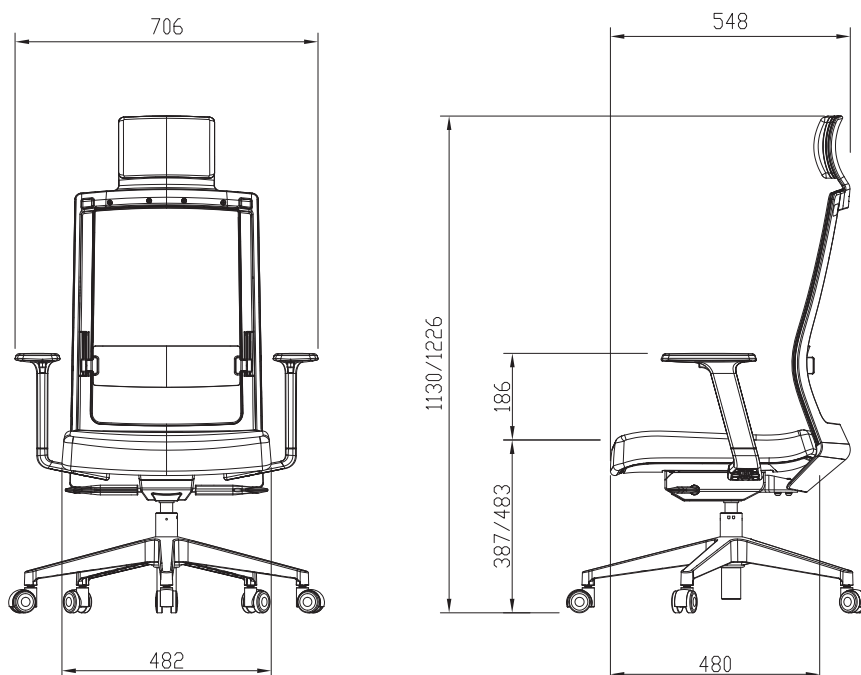

SPECIFICATIONS

• Net Weight	15kg (33 lbs)
• Headrest Frame	PA6
• Backrest Frame	PA6
• Lumbar Support	PP
• Cushion Seats	Polyurethane fill
• Seat Pan Frame	PP
• Adj. Armrest	PA6
• Base Materials	PA6
• Casters Materials	PA6 and PU
• Carton Box Size	900*685*380 (mm) // 725*685*380 (mm)
• Container Loading Plan	20ft : 124 chairs // 144 chairs
	40ft : 243 chairs // 306 chairs
	40H : 285 chairs // 357 chairs

DIMENSIONS

Ver. 202012

DUOBACK CO.,LTD

HQ (Factory) : 27, Gajaeul-ro 32beongil, Seo-gu, Incheon, 22829, Korea.
Sales Office : #1002, 41, Digital-ro 31gil, Guro-gu, Seoul, 08375, Korea
T : +82-2-6204-2584 / F : +82-32-816-4817 / export@duoback.co.kr
www.DUOREST.com